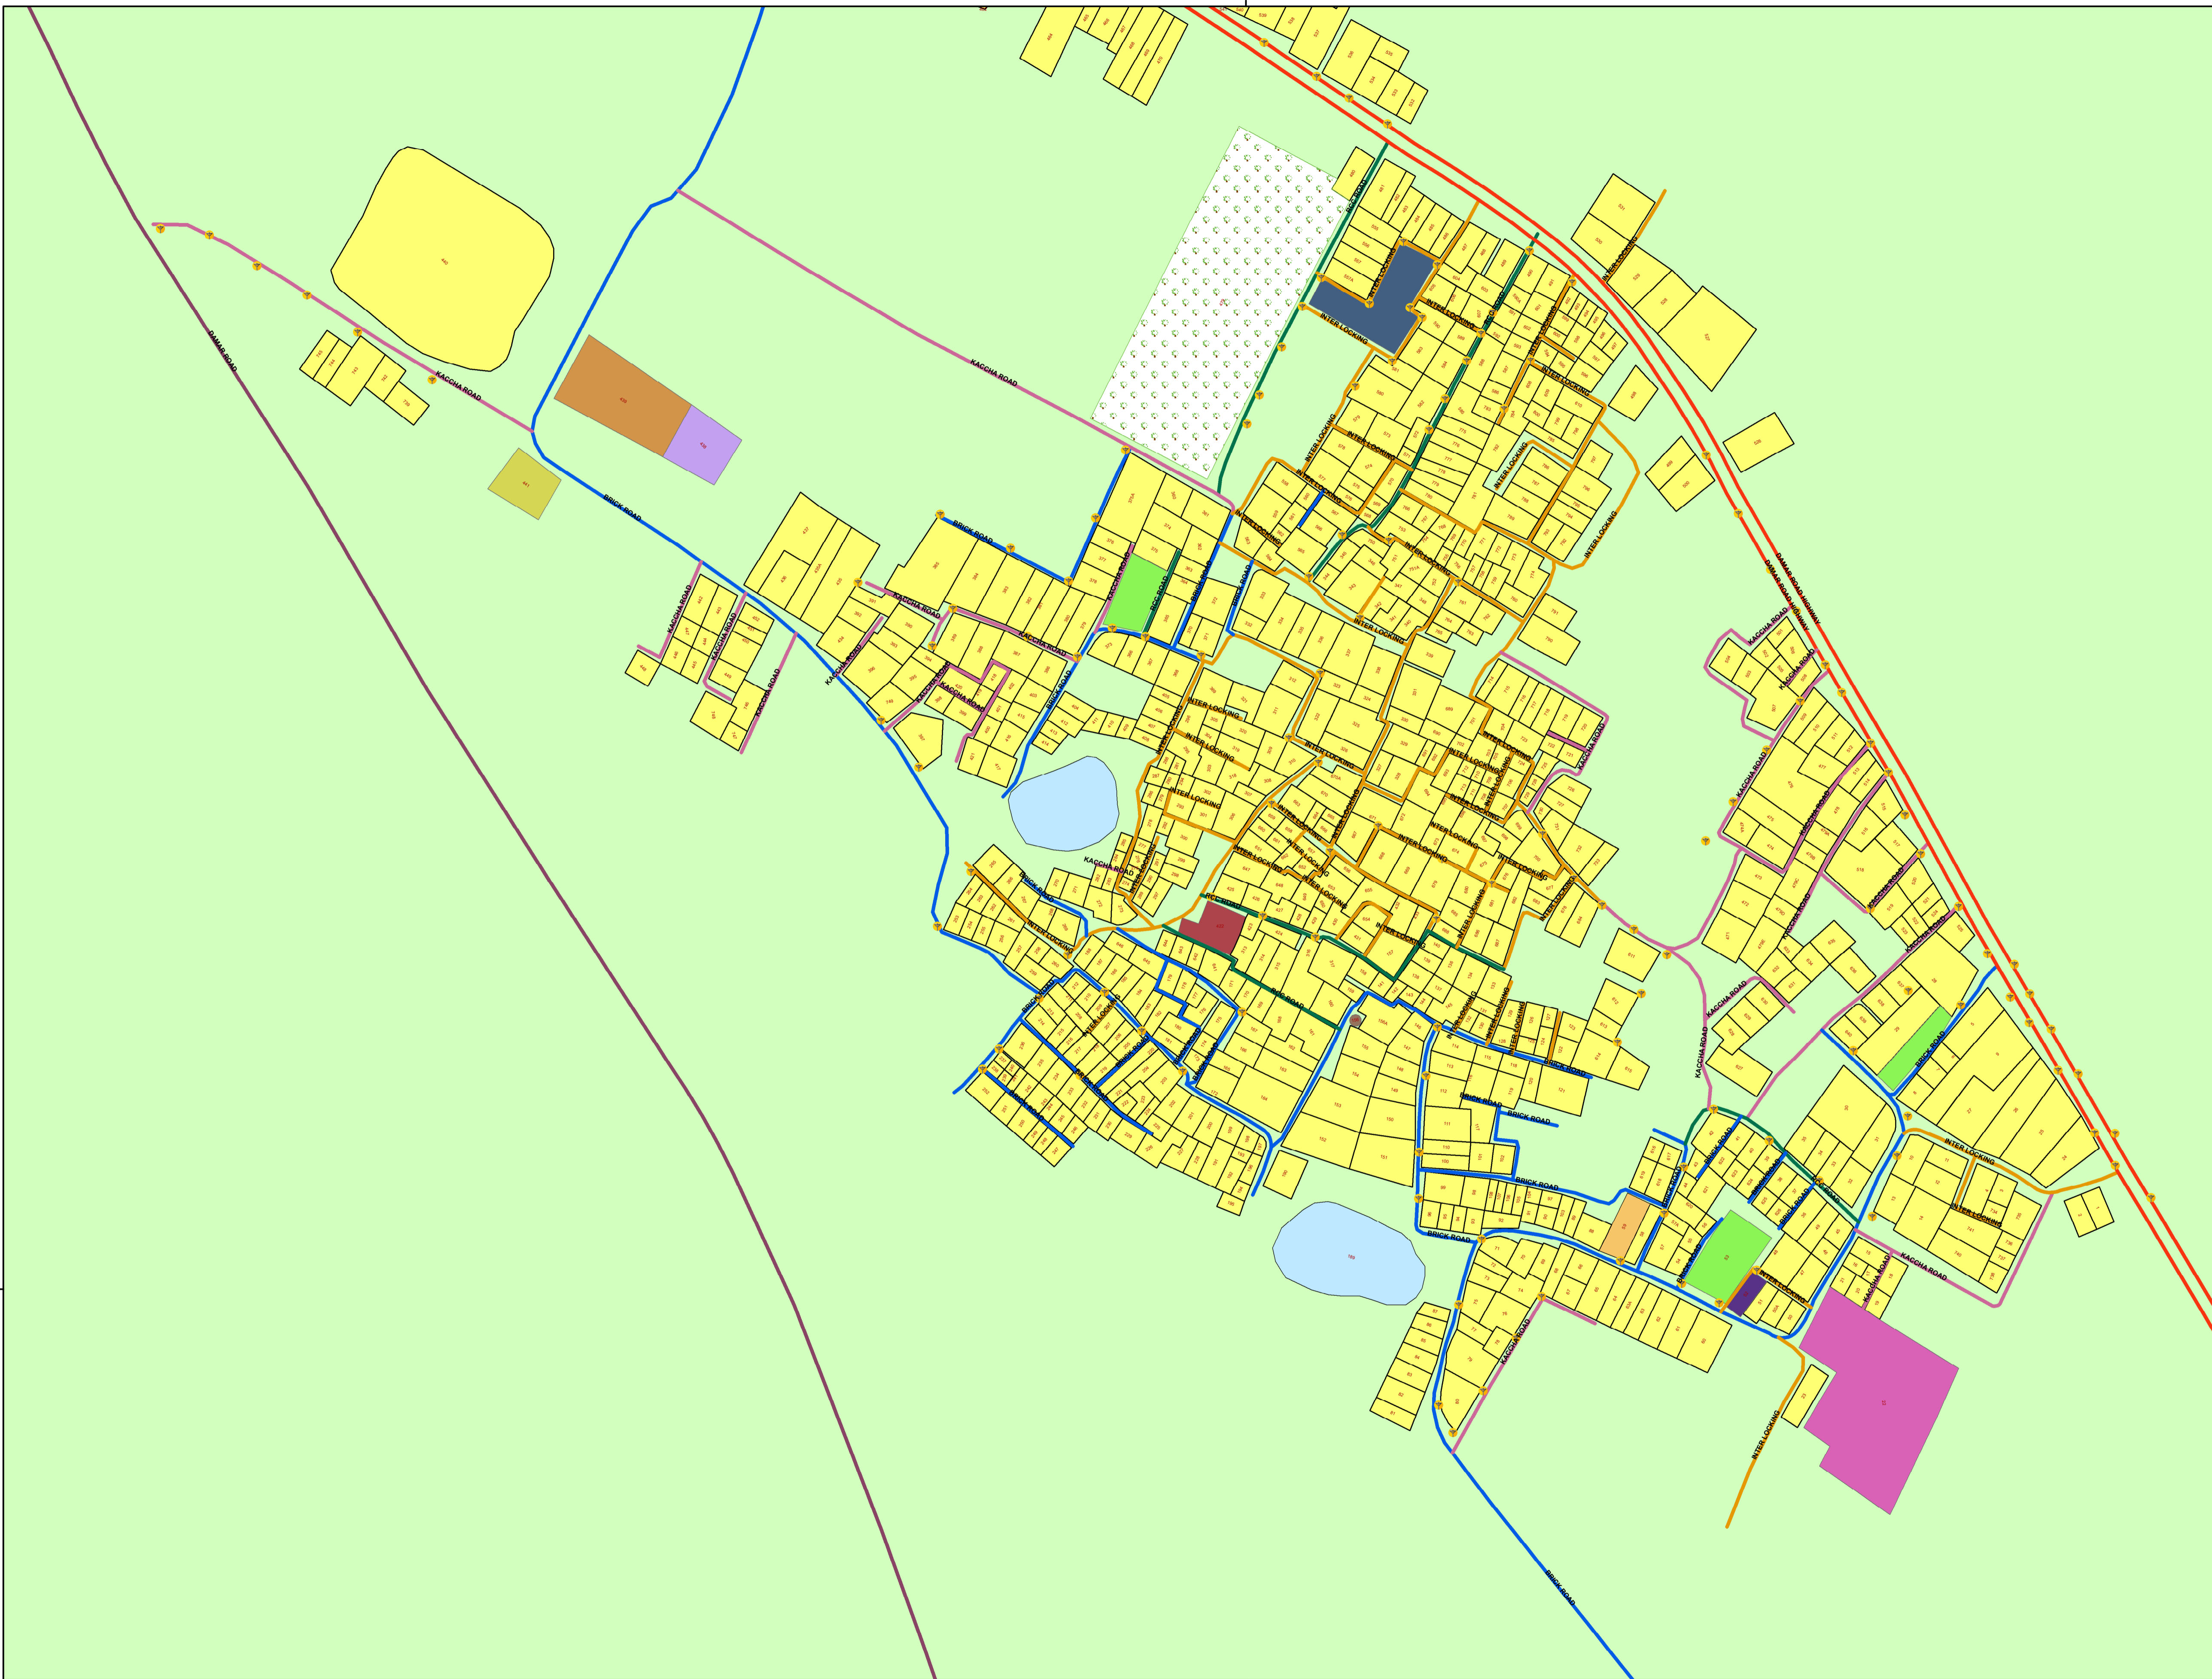

WARD-1 KHAKHRERU NAGAR PANCHAYAT FATEHPUR (U.P.)

81°7'30"E

Legend

- | FEATURE | |
|---|--------------------|
|  | ELECTRIC POLE |
| NAME | |
|  | BRICK ROAD |
|  | DAMAR ROAD |
|  | DAMAR ROAD HIGHWAY |
|  | INTER LOCKING |
|  | KACCHA ROAD |
|  | RCC ROAD |
| REMARK | |
|  | AAM KA BAAG |
|  | AASHRAM |
|  | BAAG |
|  | BAZAR MAIDAN |
|  | BUILDING |
|  | GAS AGENCY |
|  | HANUMAN MANDIR |
|  | MADARSA |
|  | MAIDAN |
|  | POND |
|  | PRATHMIK SCHOOL |
|  | SWASTHYA KENDRA |
|  | TEMPLE |
|  | WELL |

25°38'0"N

25°38'0"N

81°7'30"E

MAP PROVIDED BY-
ASSIGN TECHNOLOGY PVT.LTD.

WARD-1 KHAKHRERU NAGAR PANCHAYAT FATEHPUR (U.P.)

81°7'30"E

Legend

FEATURE

ELECTRIC POLE

NAME

BRICK ROAD

DAMAR ROAD

DAMAR ROAD HIGHWAY

INTER LOCKING

KACCHA ROAD

RCC ROAD

25°38'30"N

81°7'30"E

0.1 0.05 0 0.1 Kilometers

MAP PROVIDED BY-
ASSIGN TECHNOLOGY PVT.LTD.