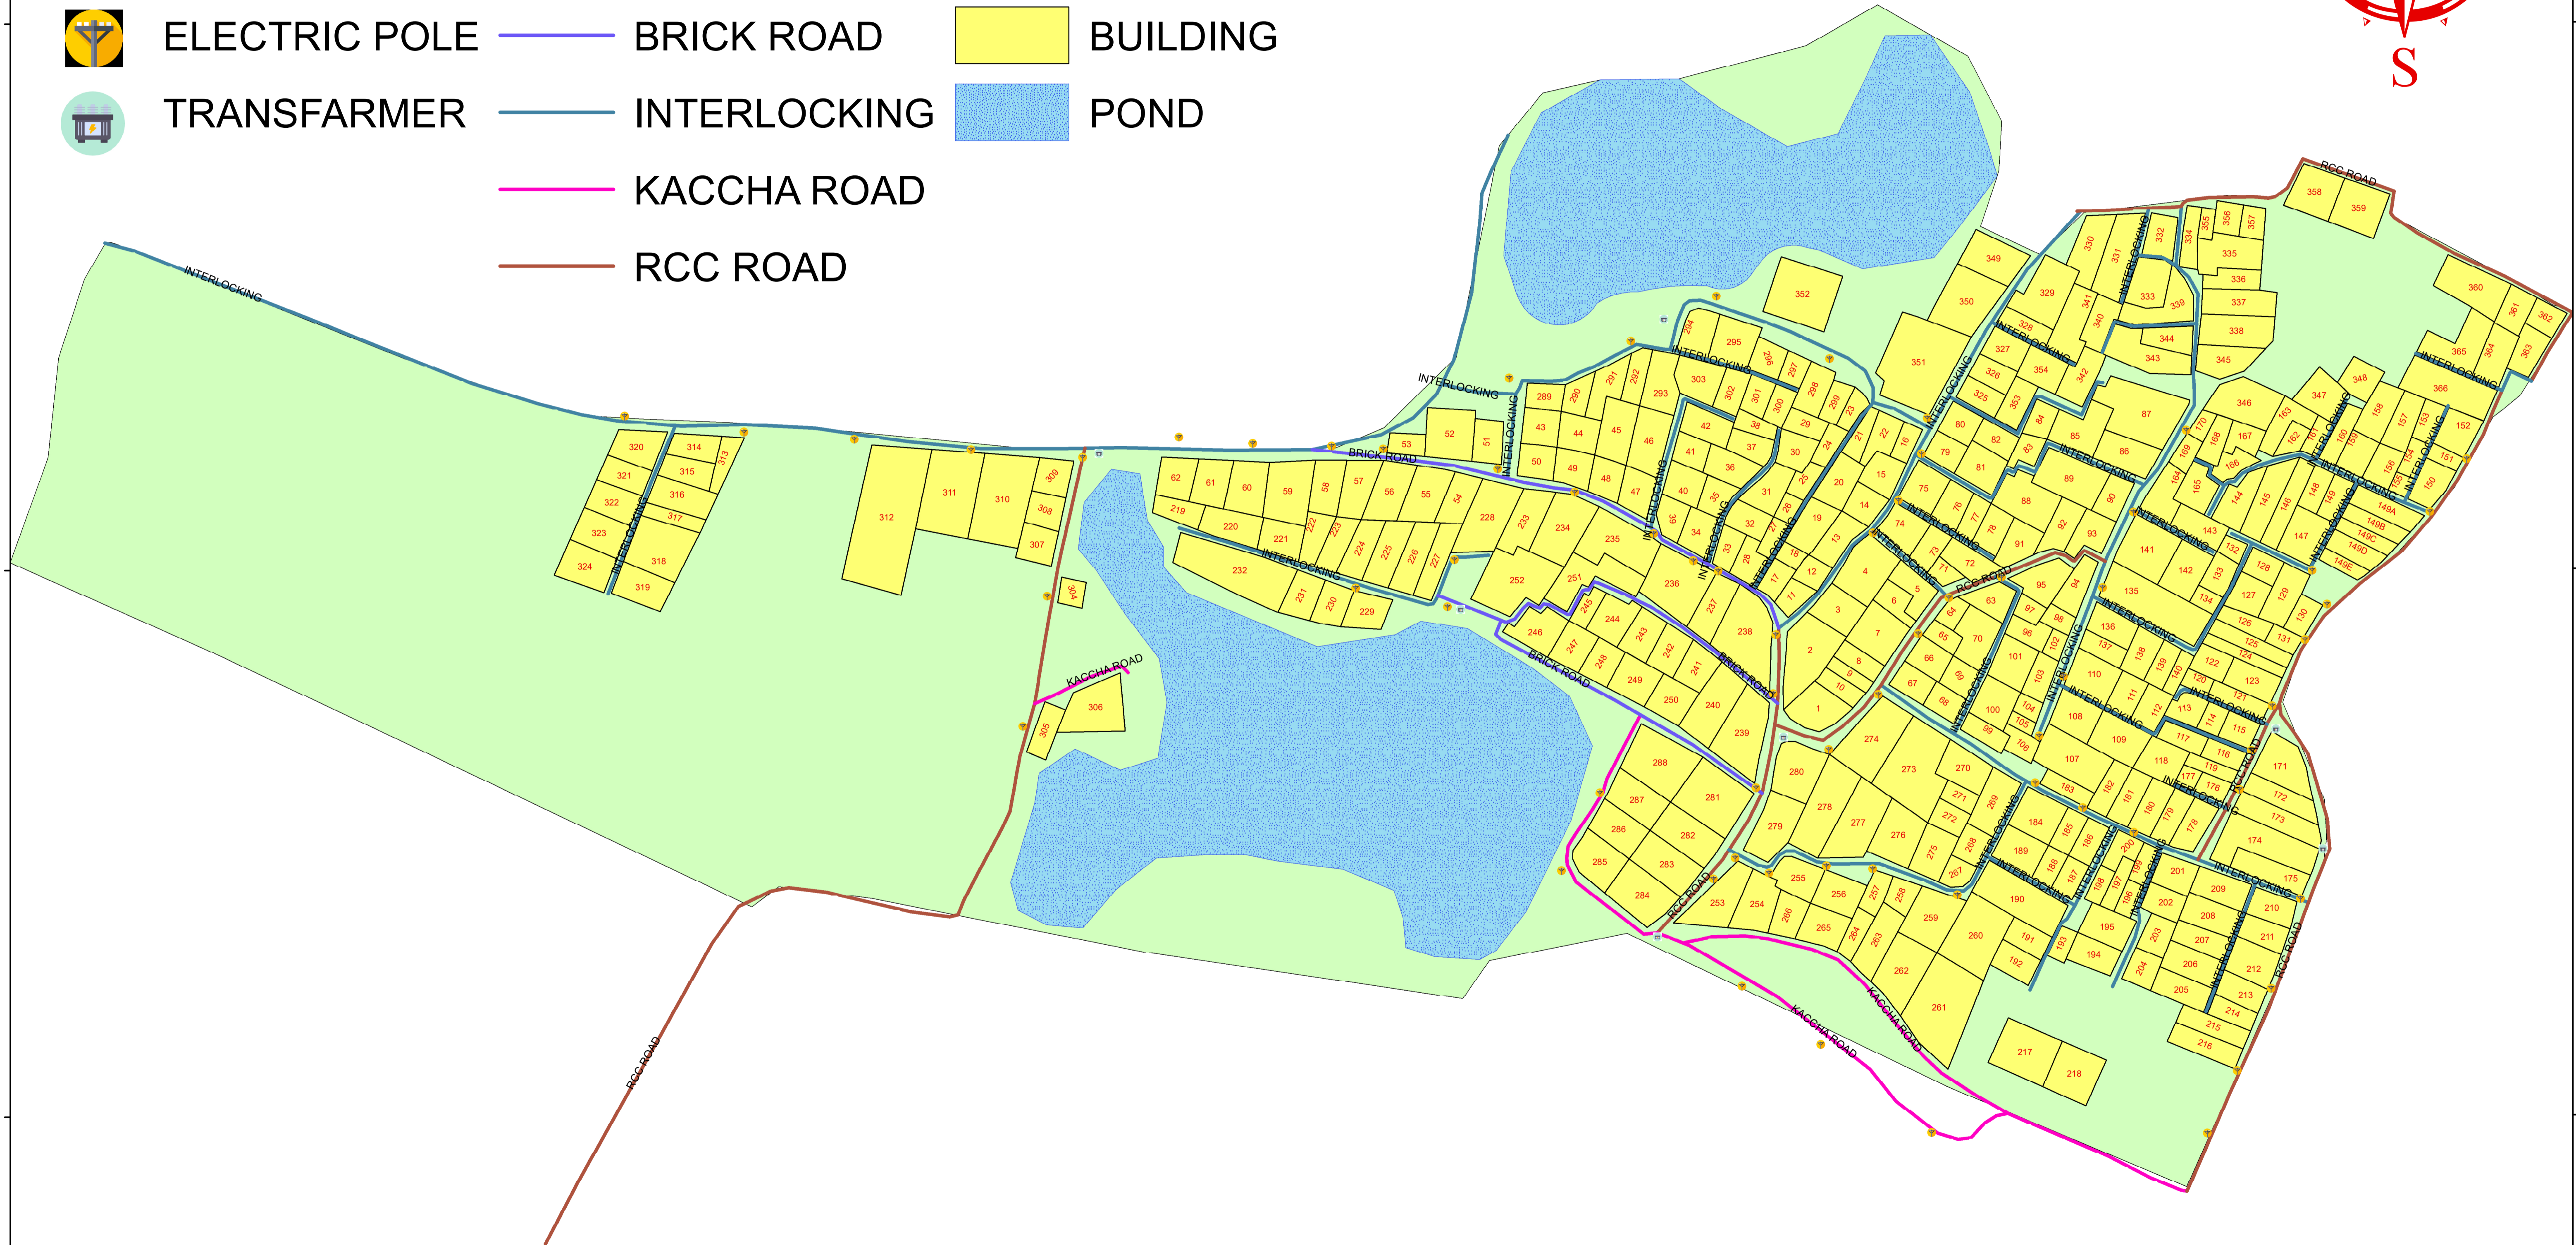

### ROAD NAME

-  BRICK ROAD
-  INTERLOCKING
-  KACCHA ROAD
-  RCC ROAD

### BUILDING REMARK

-  BUILDING
-  POND

25°36'40"N

25°36'40"N

25°36'35"N

25°36'35"N

25°36'30"N

25°36'30"N

MAP PROVIDED BY-  
ASSIGN TECHNOLOGY PVT.LTD.

81°7'30"E

81°7'40"E

81°7'50"E